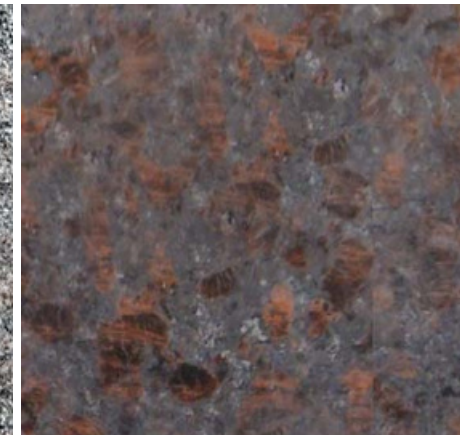

Golden Potro

S t a t u a r i o

Impala Black

S u p r e n

Impala Black

TravertinoAban

ReneroPerlato Sicilia

Travertino B e i g e

Rosso Levanto

Travertino Rosso

FINISHES

Tan Brown-Brushed

Tan Brown-Caress

Tan-Brown-Flamed

Tan Brown-Honed

Tan Brown-Leather