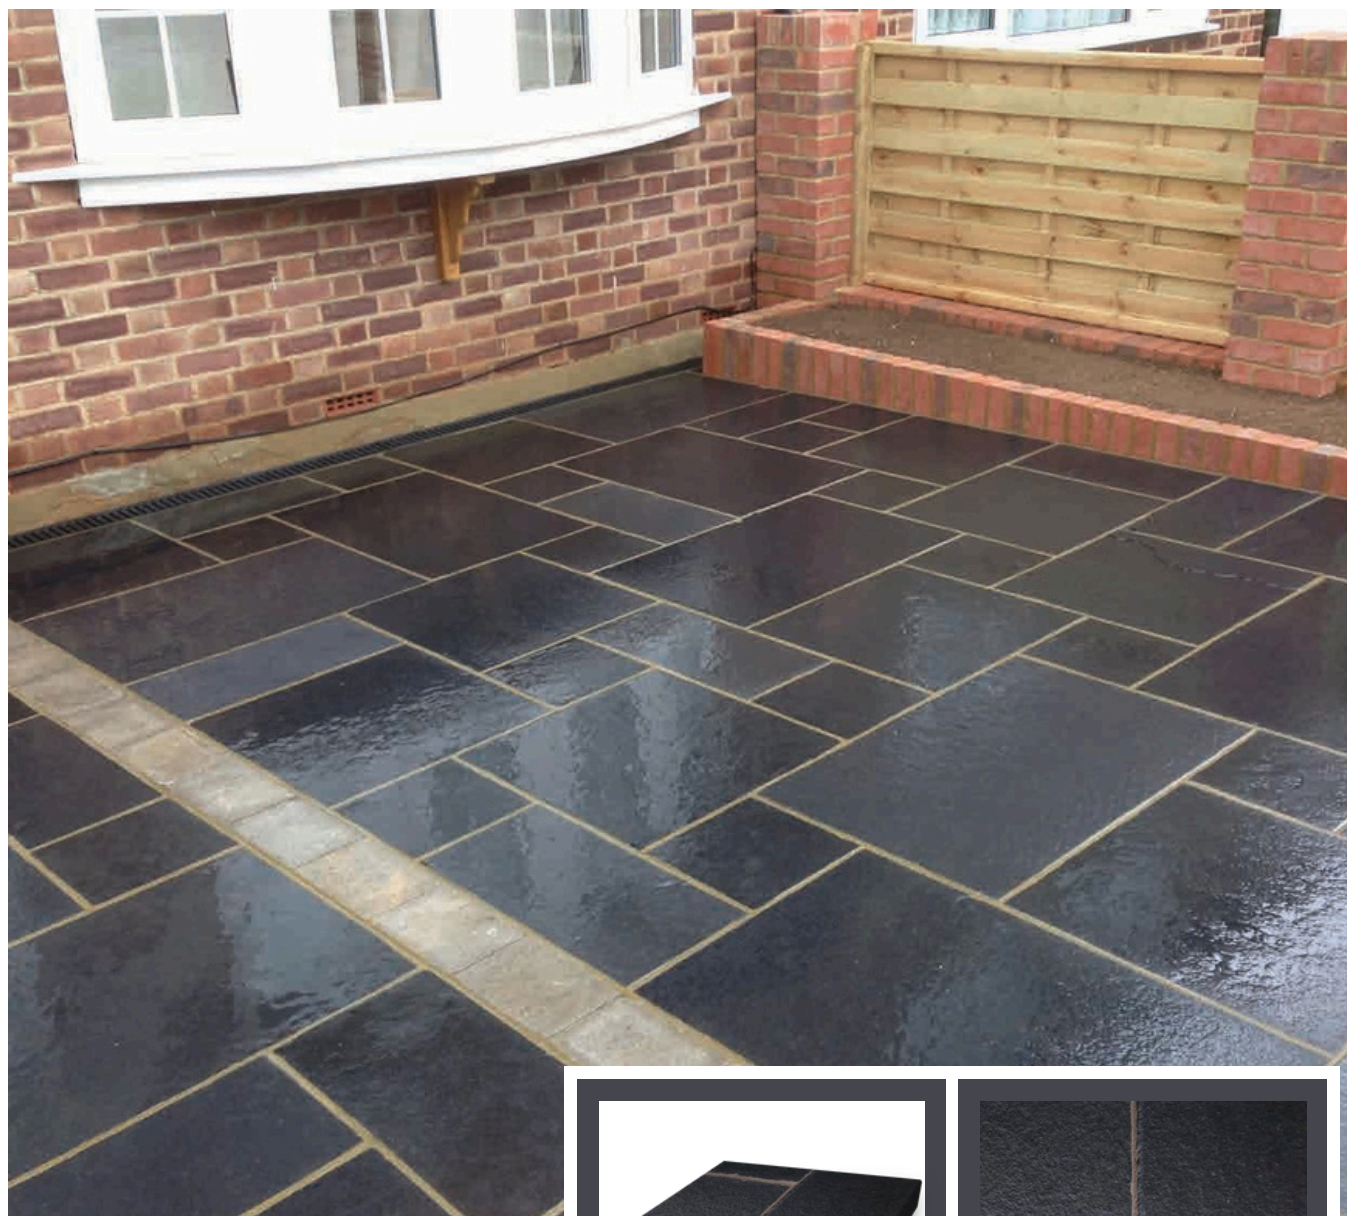

LIMESTONE

KOTAH BLUE

LIMESTONE

SMOOTH YELLOW

LIMESTONE

YELLOW LIME

LIMESTONE

WALL CONCEPT