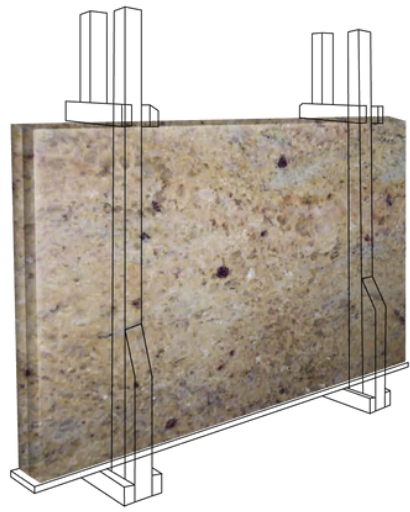

GOLDEN OAK

GRANITE

GRANITE