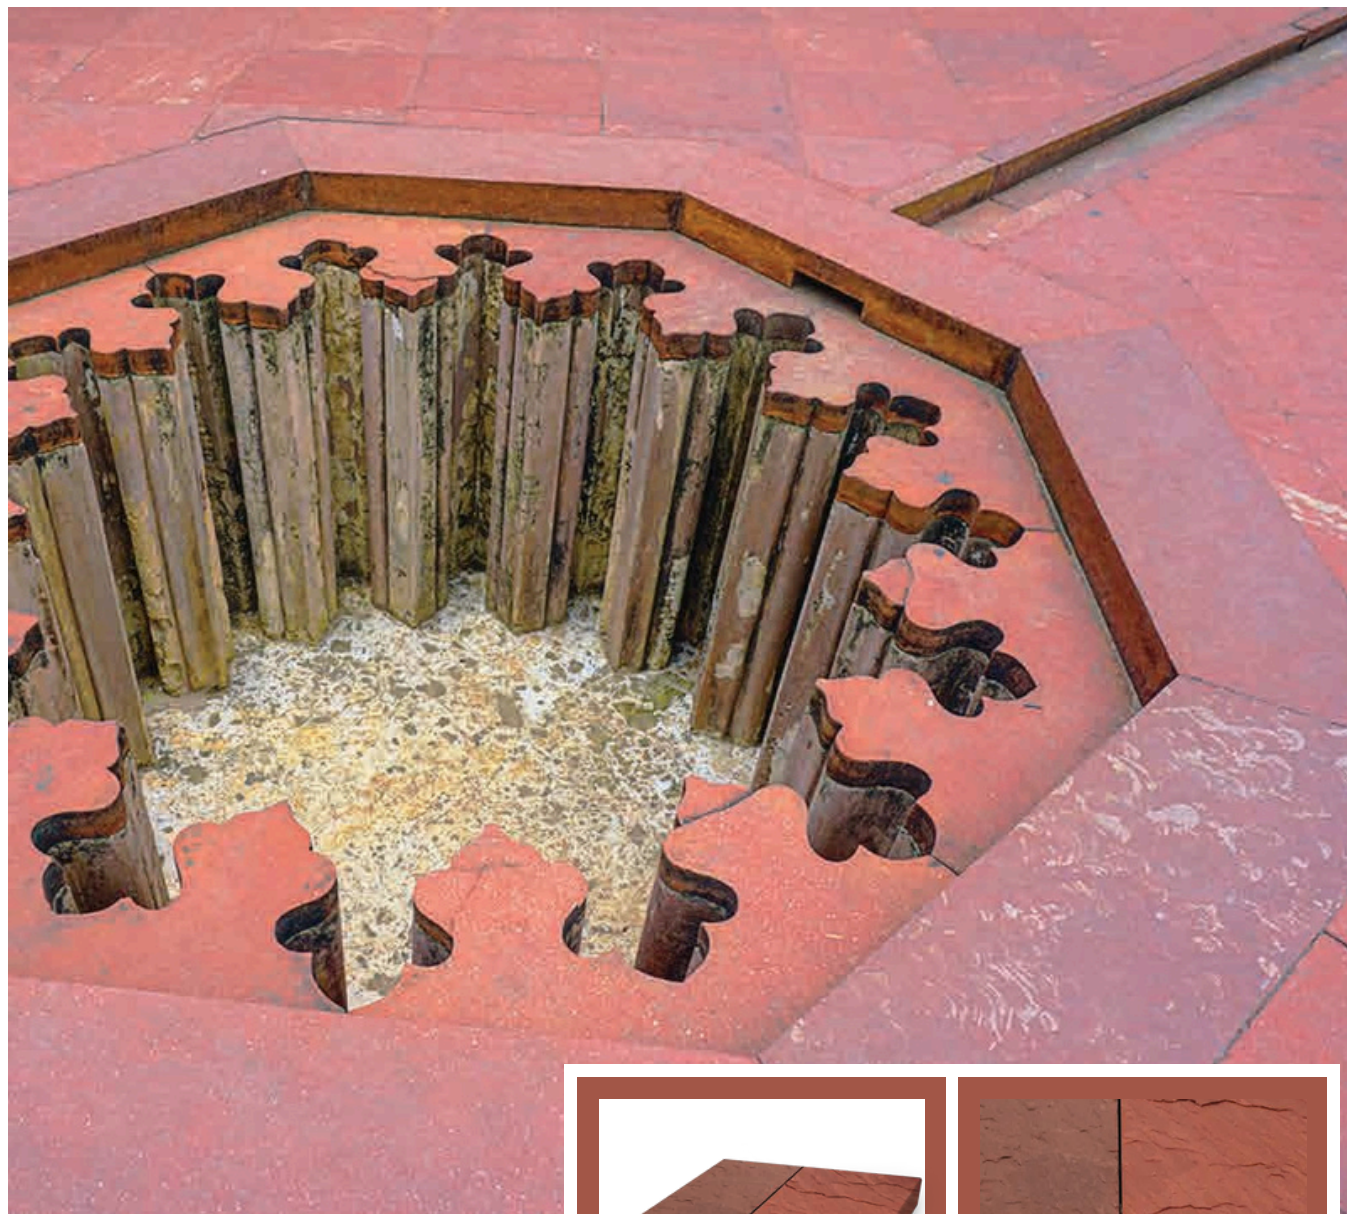

AGRA RED

SANDSTONE