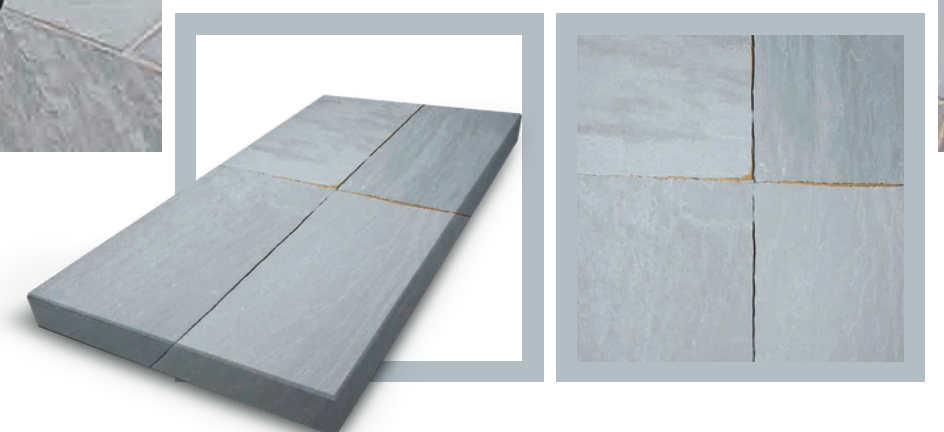

BLUE ICE

SANDSTONE