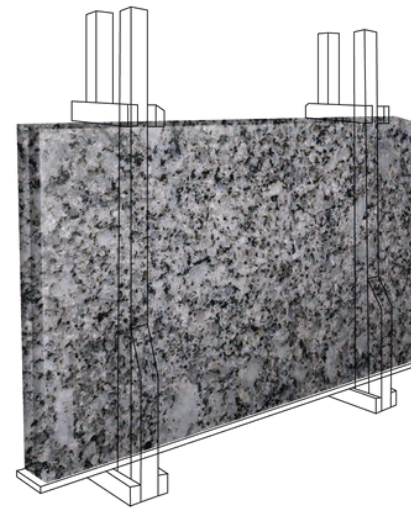

S WHITE

GRANITE

MARBLE

FANTASY BROWN | GREEN MARBLE | RAINFOREST BROWN | RAINFOREST GREEN