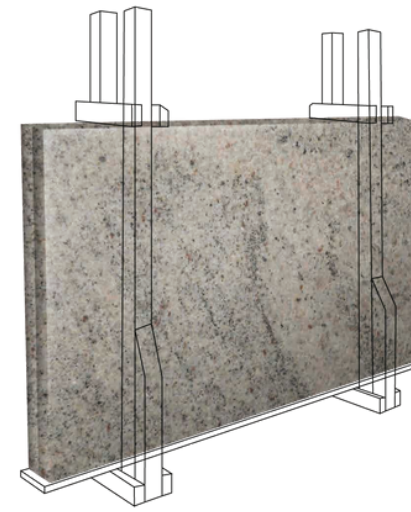

COLOMBO JUPRANA