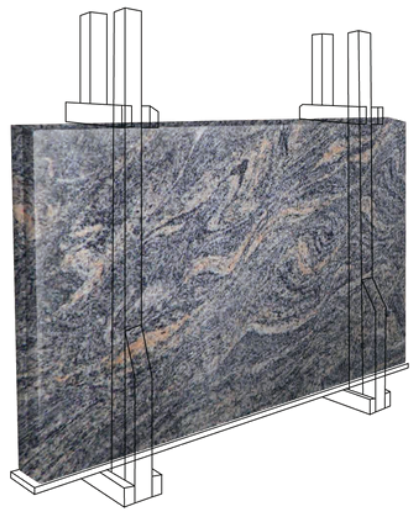

HIMALAYAN BLUE