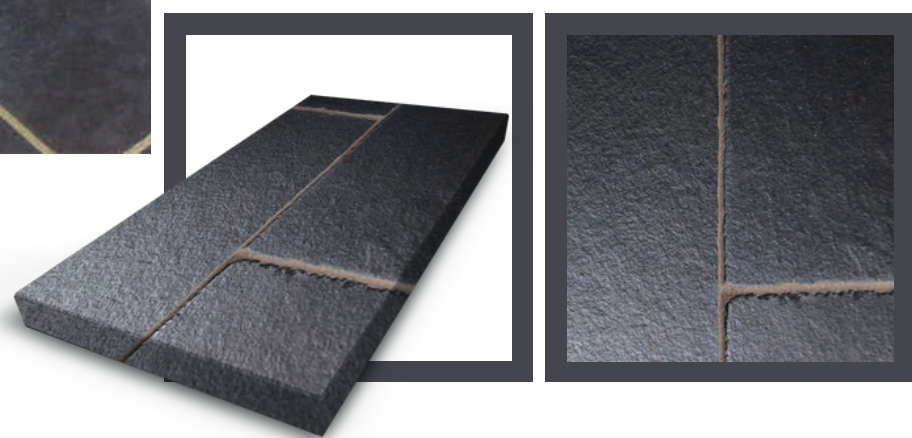

KOTAH BLACK

LIMESTONE