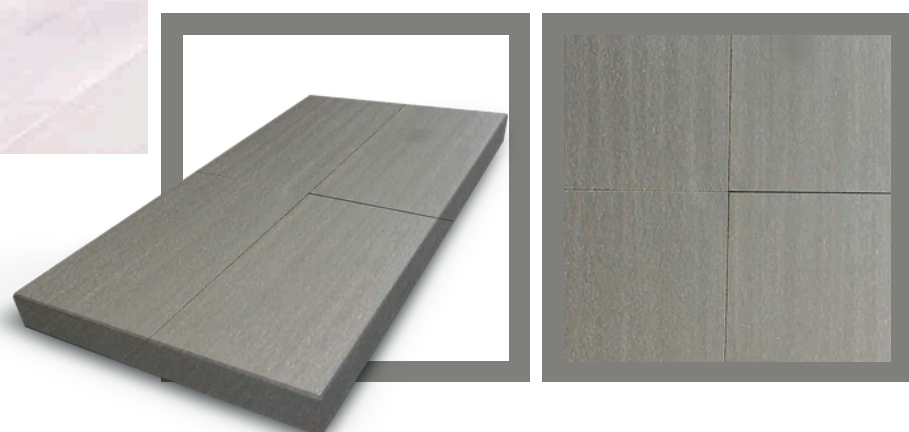

BLAZE GREY

SANDSTONE