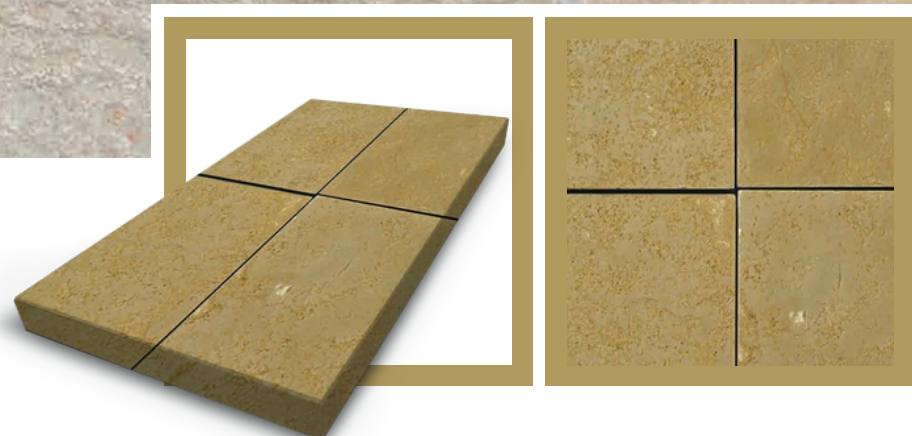

SMOOTH YELLOW

LIMESTONE