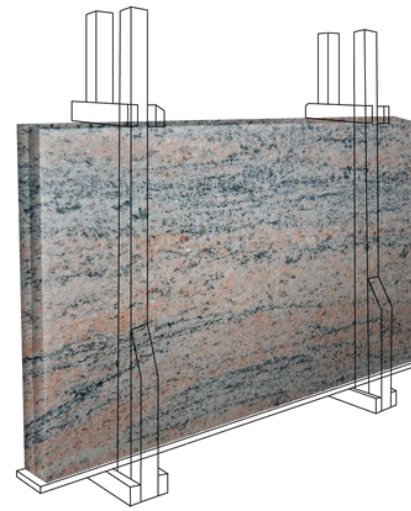

INDIAN JUPRANA