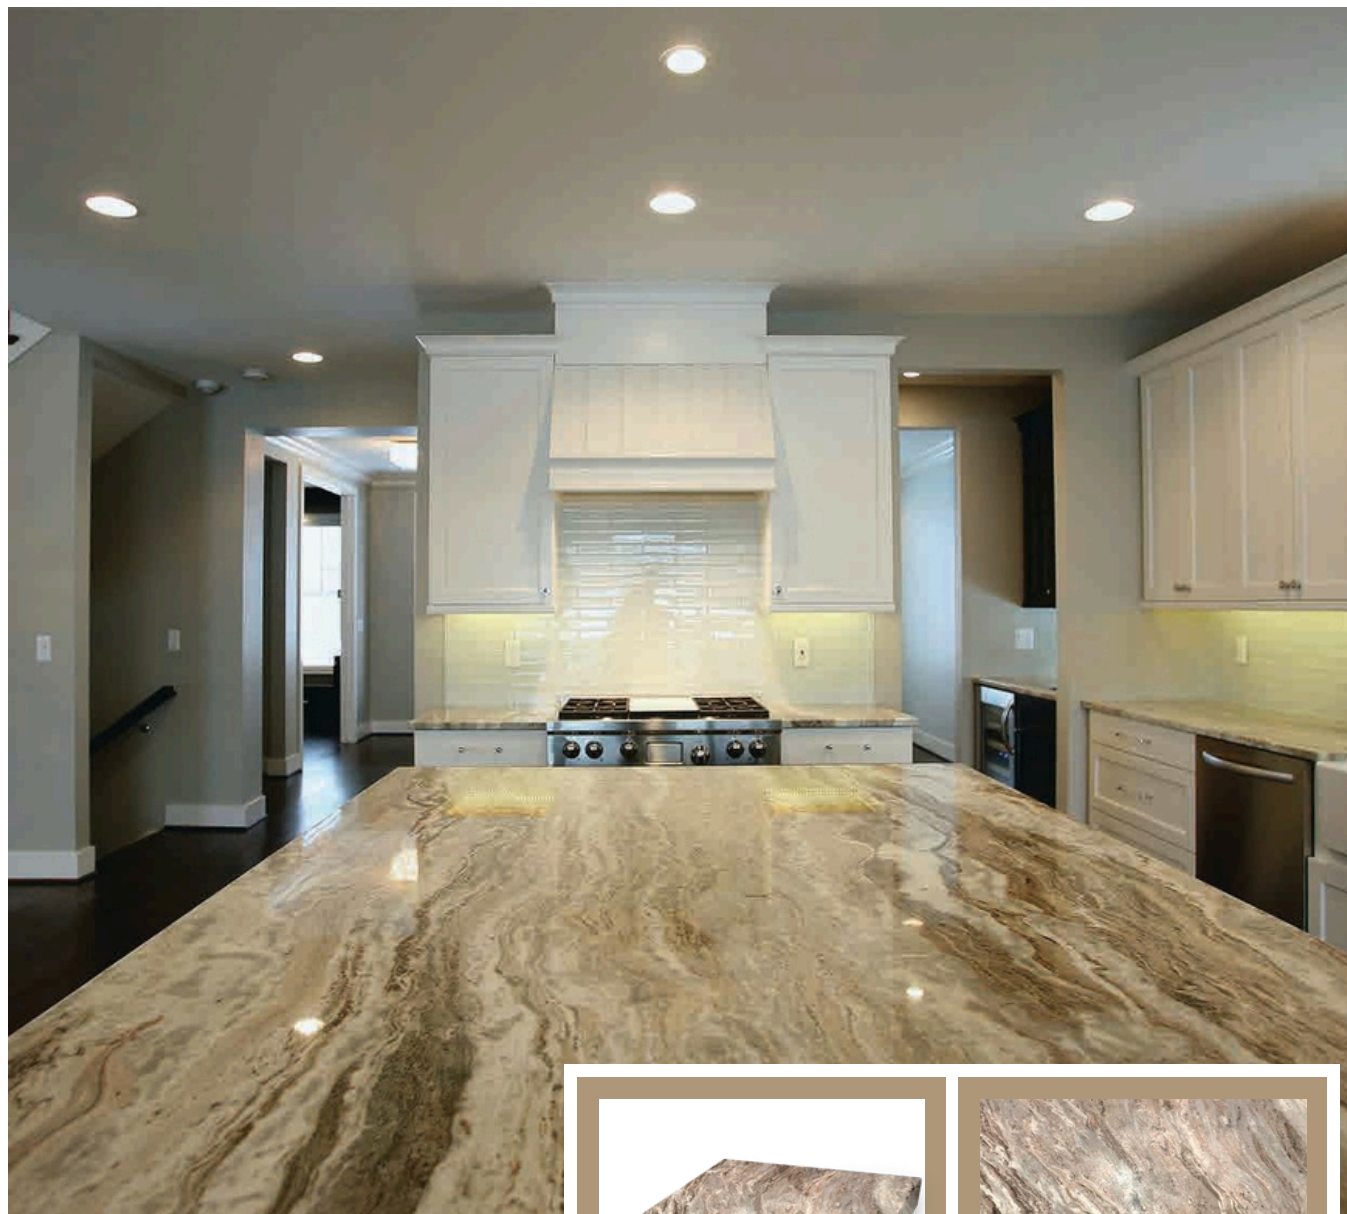

FANTASY BROWN

MARBLE