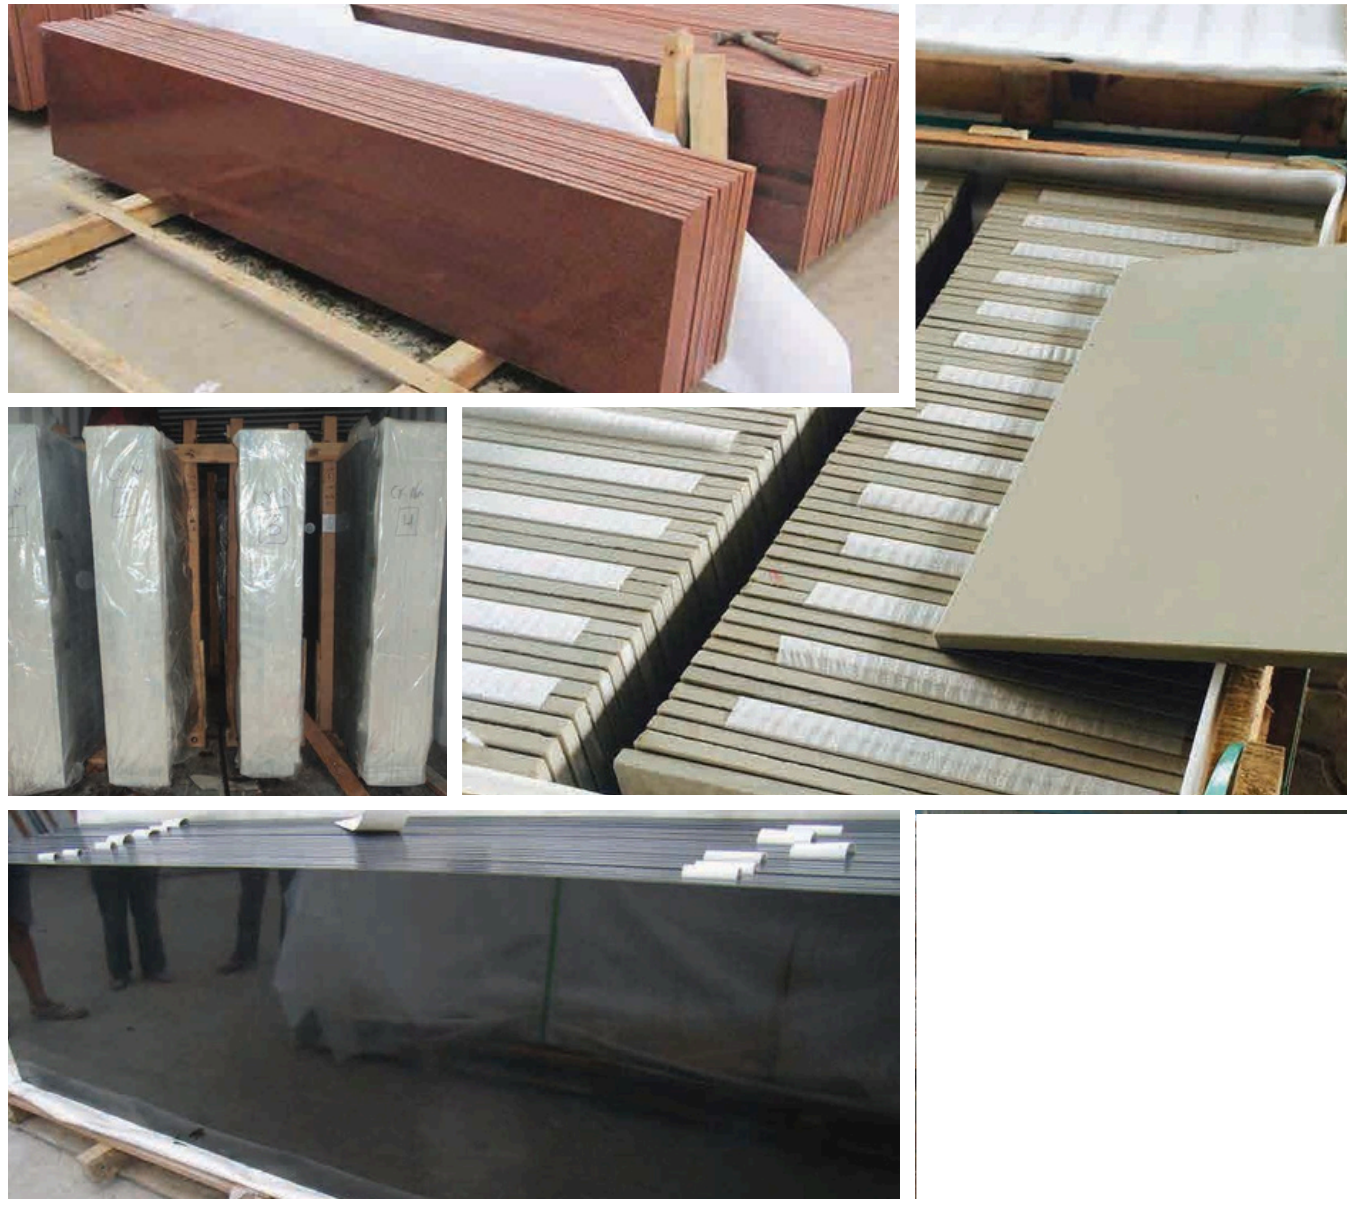

PACKAGING

SANDSTONE

AGRA RED | AUTUMN BROWN | BLAZE GREY | BLUE ICE | BRONTE | CAMEL BUFF | FANTASY BUFF | FANTASY BUFF SANDBLASTED | FRONTIER | GOLDEN MINT | IMPERIAL BLACK | ITA GOLD | IVORY | MINT SANDBLASTED | MODAK | MULTICOLOR SANDSTONE | RAINBOW SILVERY GREY | SILVER GREY SANDBLASTED | TEAKWOOD | TEAK SANDBLASTED