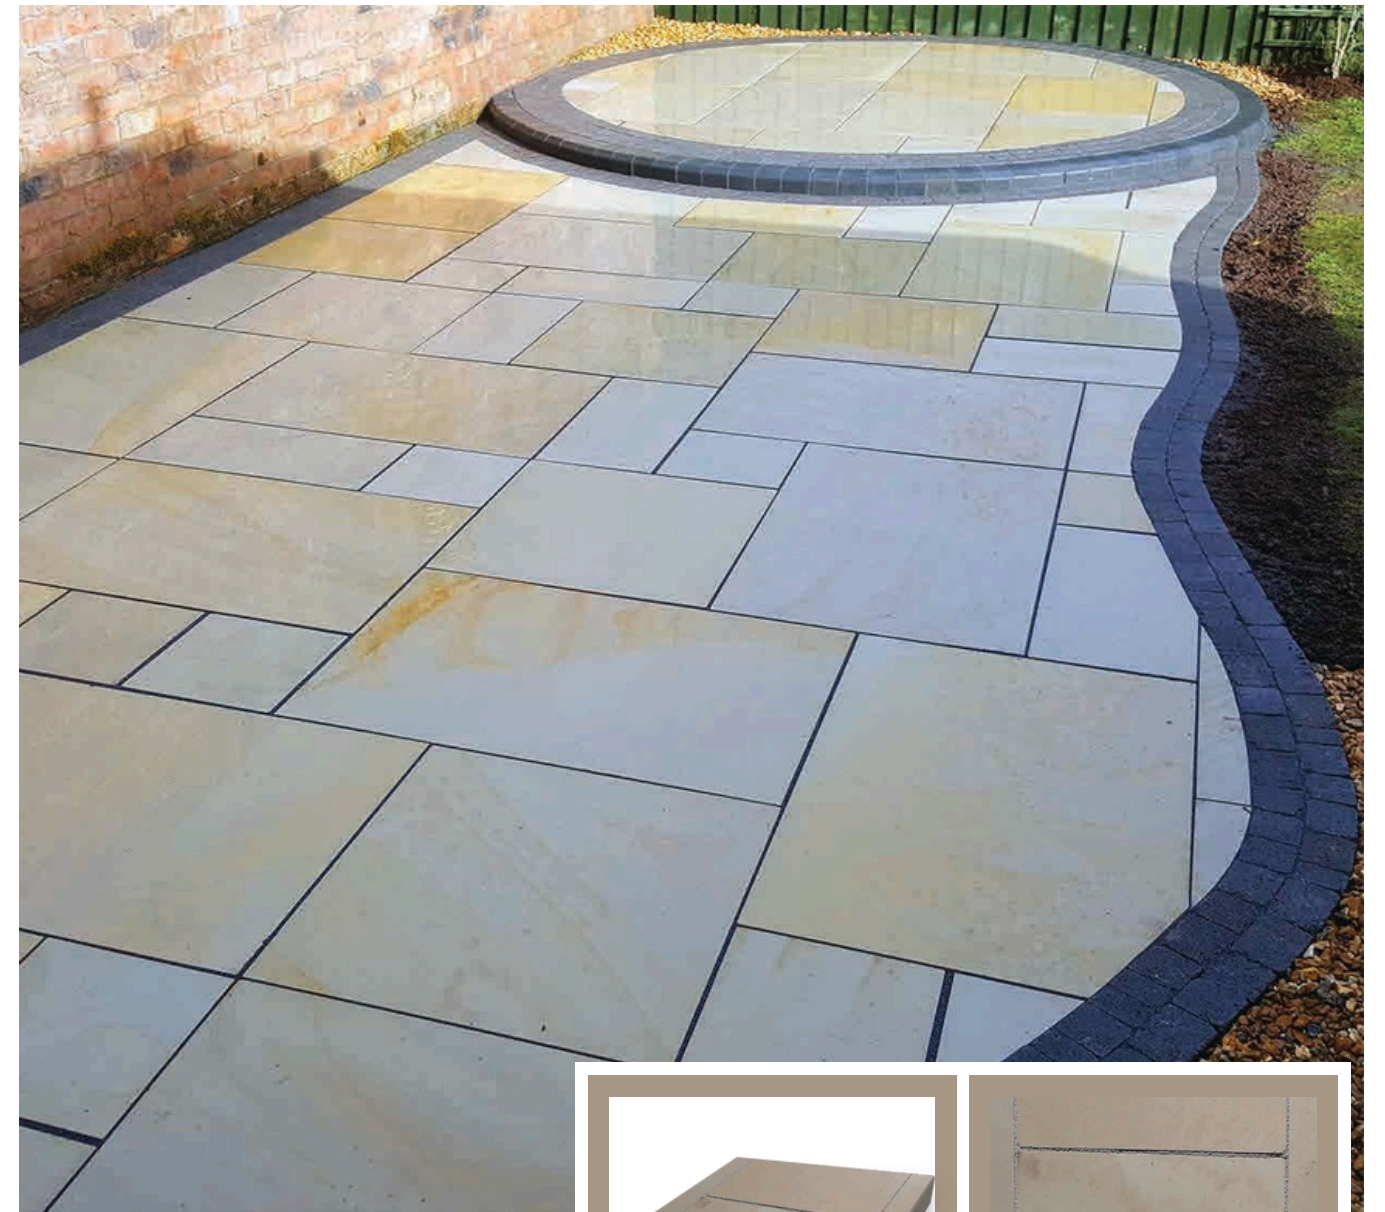

GOLDEN MINT

SANDSTONE